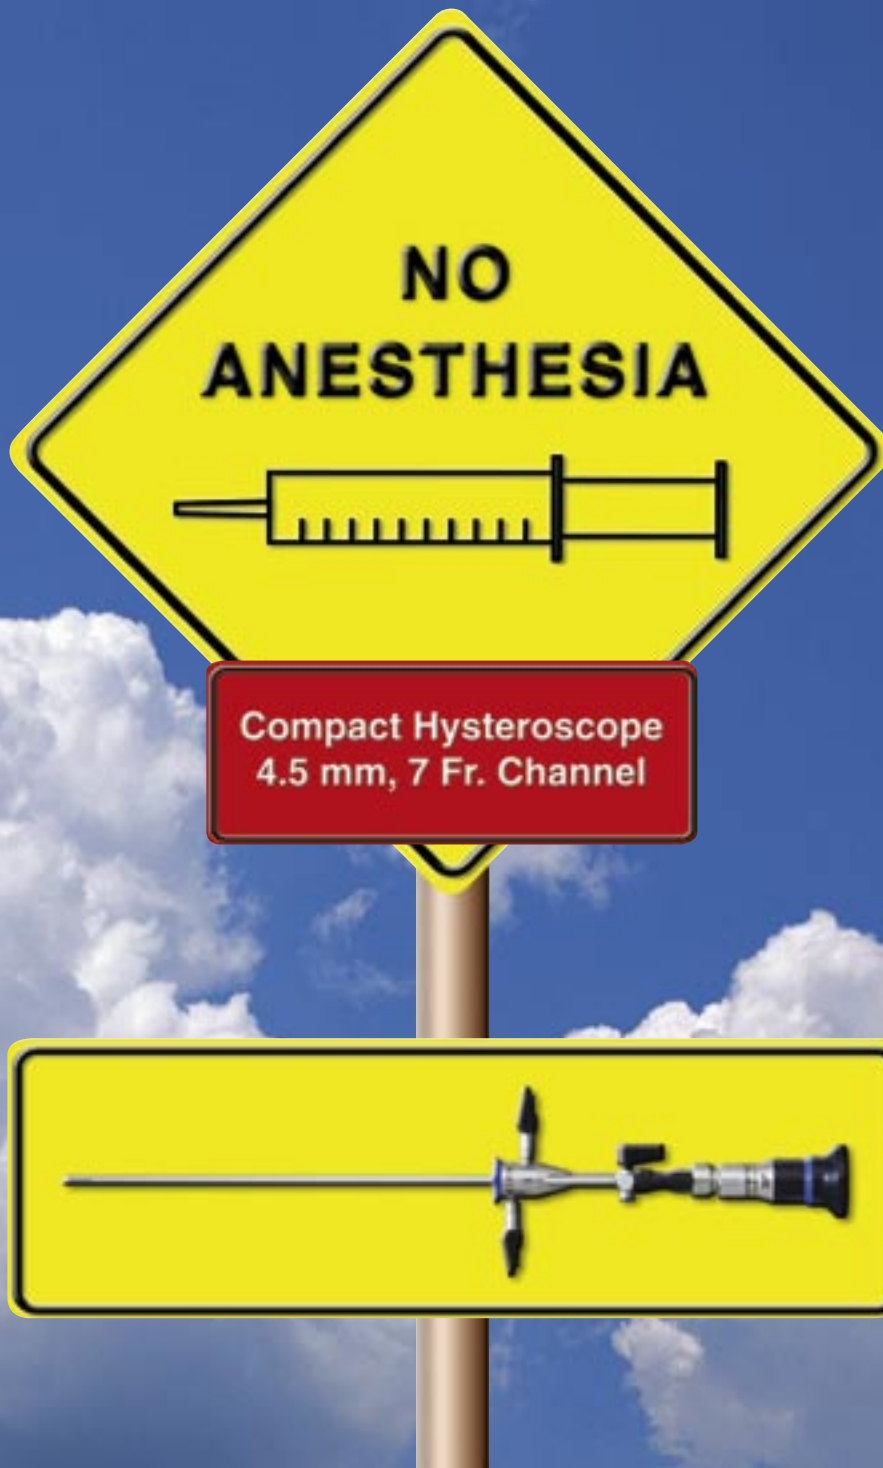

Variety in Mini-Hysteroscopes

1.9 MM MINI SYSTEM OES 4000 HYSTEROSCOPES

Focussing on minimal invasiveness only flexible hysteroscopes could meet the expectations for maximal patient friendliness. The new Olympus 1.9 mm system combines the benefits

of flexible as well as rigid hysteroscopes: patient comfort (slim diameter), easy reprocessing (autoclavability) and efficient therapy (5 or 7 Fr. working channel).

Single flow:
3 mm sheath for best patient comfort

Durability by semiflexible optical fibers

Continuous flow:
4.5 mm sheath including 5 Fr. working channel

All-in-one system for diagnosis and therapy

Continuous flow:
4.5 mm and 7 Fr. working channel

No anesthesia required

Technical Data

A4677A A4676A	Telescope, 1.9 mm, autoclavable, 30° direction of view 0° direction of view	
A4775	Sheath, single flow, 3 mm	
A4776	Sheath, continuous flow, 4.5 mm, 5 Fr. channel	
A46700A	Compact hysteroscope, 4.5 mm, 12°, continuous flow, 7 Fr. channel	
WA03200A	Light-guide cable, 3.0 mm, plug type, CF type	